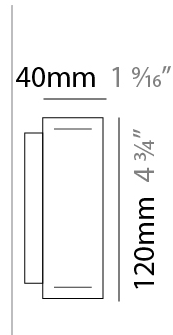

GENERAL

Series: Woodlin
 Subseries: LED120
 Brand: Tunto
 Division: Design
 Mounting Type: Surface
 Mounting Location: Wall
 Subcategory: Profile

PHYSICAL

Shape: Rectangle
 Length (mm): 200
 Length (in): 7 7/8
 Width (mm): 40
 Width (in): 1 9/16
 Height (mm): 120
 Height (in): 4 3/4
 Extension (mm): 40
 Extension (in): 1 9/16
 Light Distribution: Direct / Indirect
 Diffuser: Opal
 Fixture Finish: [WAL / ASH / OAK / BLK / WHI](#)
 Fixture Material: Wood

PROJECT
TYPE
SPECIFIER
QUANTITY
DATE

700mm 27 ⁹/₁₆"

Indirect

LED120 SURFACE

D73029-

PROJECT _____

TYPE _____

SPECIFIER _____