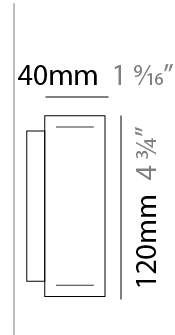

LED120 SURFACE

D73029-

base number   Color   Finish
Temperature   Options

1. To build a product code in our configurator select the specify button on the base model # product page
2. To build a manual product code on this datasheet choose from the options listed below in blue font and add the suffix to the base model #

GENERAL

Series: Woodlin
Subseries: LED120
Brand: Tunto
Division: Design
Mounting Type: Surface
Mounting Location: Wall
Subcategory: Profile

PHYSICAL

Shape: Rectangle
Length (mm): 700
Length (in): 27 ⁹/₁₆
Width (mm): 40
Width (in): 1 ⁹/₁₆
Height (mm): 120
Height (in): 4 ³/₄
Extension (mm): 40
Extension (in): 1 ⁹/₁₆
Light Distribution: Direct / Indirect
Diffuser: Opal
Fixture Finish: [WAL / ASH / OAK / BLK / WHI](#)
Fixture Material: Wood

ELECTRICAL

Lamp Type: LED
Input Wattage (W): 31
Total Output Wattage (W): 25.3
Dimming: Tri-Mode (Non-Dimming and Phase Dimming (120Vac only) and 0-10V Dimming)
Driver Included: Yes
Driver Location: Remote
Driver Type: Constant Current - Universal
Driver Class: Class 2
Housing: ENCP3
Input Voltage (V): 120 - 277
Constant Current (MA): 700

LED

Color Temperature (°K): [2700 / 3000 / 4000](#)
Max. Delivered Lumen (lm): 1500
CRI: >93 CRI
Lamp Life (hrs): 50000

OPTICAL

RATINGS AND CERTIFICATIONS

Certified By: Certified for North American Standards
IP rating: IP20

PROJECT
TYPE
SPECIFIER
QUANTITY
DATE

700mm 27 ⁹/₁₆"

Indirect